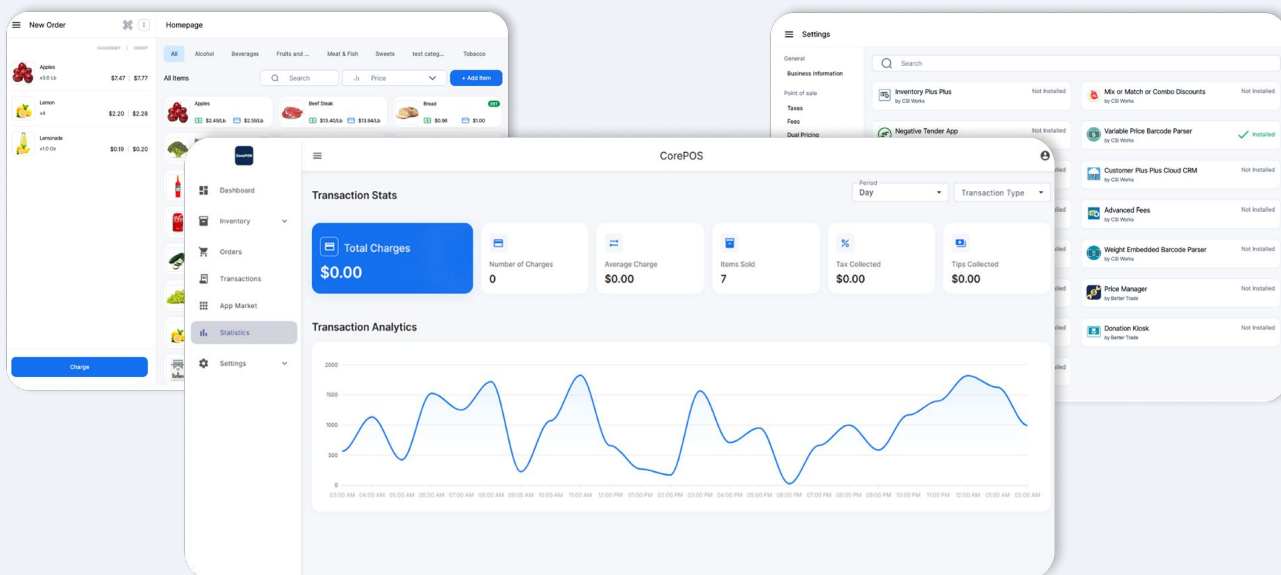

CorePOS specifications